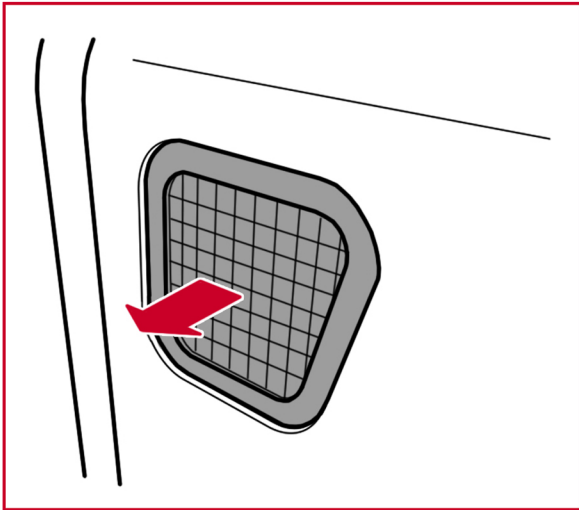

WARRANTY & DISCLAIMER - Terrafirma products are warranted free from defects in materials and workmanship for a period of 12 months from the date of retail invoice. Terrafirma does not warrant that the products manufactured or marketed by it comply with the laws of the country where those goods are purchased or used. It is the sole responsibility of the purchaser to ascertain whether products being purchased, or the fitting of those products to any other object, comply with local laws. This warranty covers structural defect and workmanship but does not cover finishes, labour charges for removal or refitting, freight costs, accident damage, misuse or abuse, damage due to incorrect or improper fitment or application, modified product, faulty design or consequential damage of any kind. Damage or defects caused by collision, alteration, improper installation, road hazards, adverse conditions or usage for any other purpose other than normal private usage are not covered by this warranty. Terrafirma shall not be liable for any other claim relating to the use of the product and any indirect special or consequential damage or injury to any person, company or other entity. All claims must be accompanied by the original retail invoice and should be submitted to the supplying Allmakes 4x4/Terrafirma distributor. This warranty covers only the replacement of the product or part concerned. The decision remains solely at the discretion of Allmakes Ltd. The information contained in this catalogue was correct at the time of going to press. Allmakes/Terrafirma and its associated companies reserve the right to alter the range and any product specifications without notice. Always consult your Allmakes/Terrafirma distributor for the latest product information and specifications. The Terrafirma range of products is constantly being evaluated for enhancement and improvement to make sure the level of quality and performance is as expected.