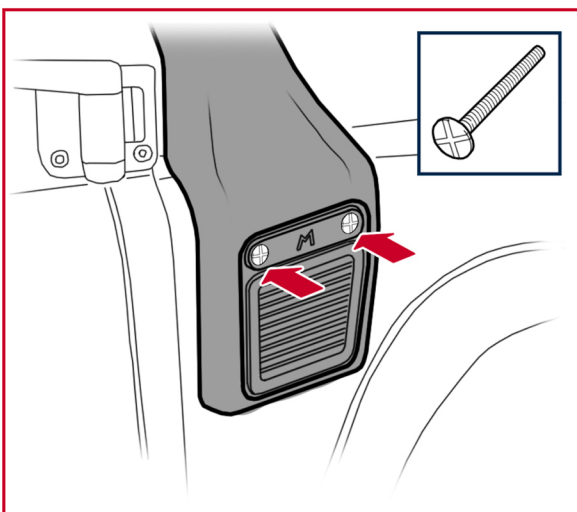

WARRANTY & DISCLAIMER - Terrafirma products are warranted free from defects in materials and workmanship for a period of 12 months from the date of retail invoice. Terrafirma does not warrant that the products manufactured or marketed by it comply with the laws of the country where those goods are purchased or used. It is the sole responsibility of the purchaser to ascertain whether products being purchased, or the fitting of those products to any other object, comply with local laws. This warranty covers structural defect and workmanship but does not cover finishes, labour charges for removal or refitting, freight costs, accident damage, misuse or abuse, damage due to incorrect or improper fitment or application, modified product, faulty design or consequential damage of any kind. Damage or defects caused by collision, alteration, improper installation, road hazards, adverse conditions or usage for any other purpose other than normal private usage are not covered by this warranty. Terrafirma shall not be liable for any other claim relating to the use of the product and any indirect special or consequential damage or injury to any person, company or other entity. All claims must be accompanied by the original retail invoice and should be submitted to the supplying Allmakes 4x4/Terrafirma distributor. This warranty covers only the replacement of the product or part concerned. The decision remains solely at the discretion of Allmakes Ltd. The information contained in this catalogue was correct at the time of going to press. Allmakes/Terrafirma and its associated companies reserve the right to alter the range and any product specifications without notice. Always consult your Allmakes/Terrafirma distributor for the latest product information and specifications. The Terrafirma range of products is constantly being evaluated for enhancement and improvement to make sure the level of quality and performance is as expected.