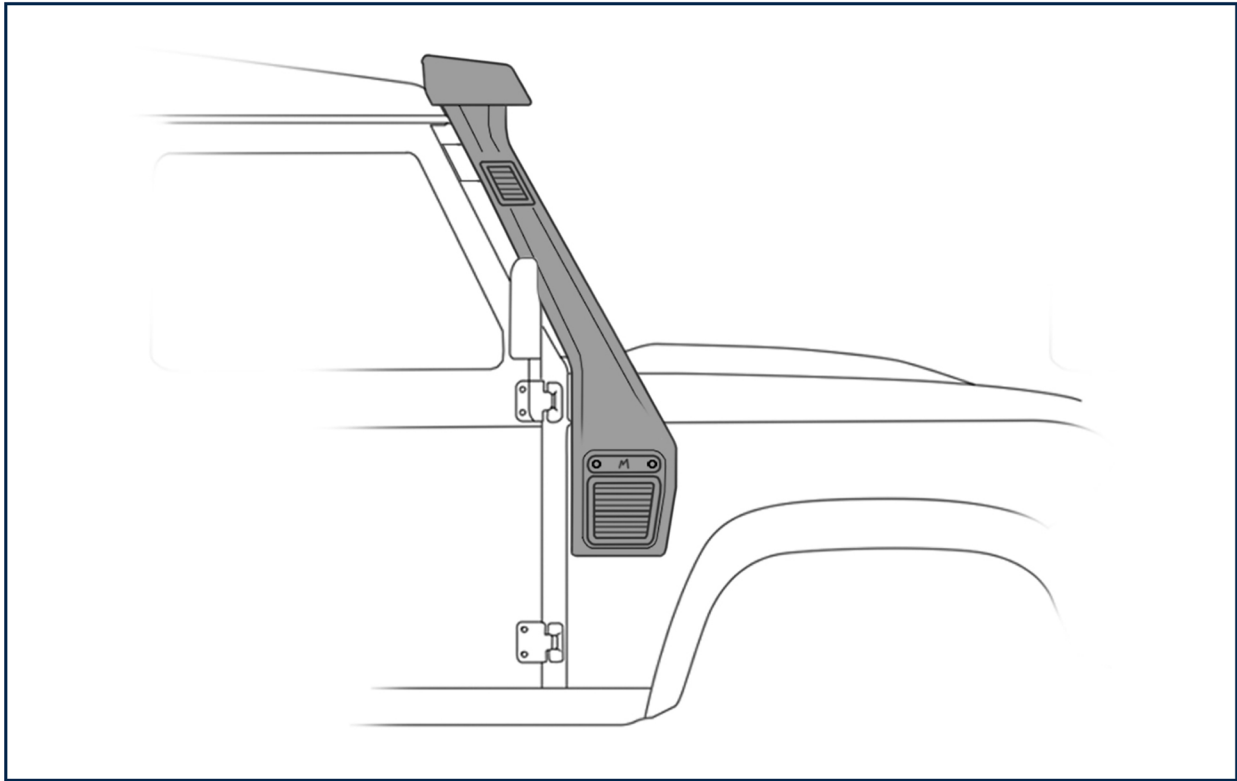

FITTING INSTRUCTIONS

TF1038 RAISED AIR INTAKE FOR LAND ROVER DEFENDER (1994 on. RH SIDE VENT)

WARRANTY & DISCLAIMER - TerrafirMa products are warranted free from defects in materials and workmanship for a period of 12 months from the date of retail invoice. TerrafirMa does not warrant that the products manufactured or marketed by it comply with the laws of the country where those goods are purchased or used. It is the sole responsibility of the purchaser to ascertain whether products being purchased, or the fitting of those products to any other object, comply with local laws. This warranty covers structural defect and workmanship but does not cover finishes, labour charges for removal or refitting, freight costs, accident damage, misuse or abuse, damage due to incorrect or improper fitment or application, modified product, faulty design or consequential damage of any kind. Damage or defects caused by collision, alteration, improper installation, road hazards, adverse conditions or usage for any other purpose other than normal private usage are not covered by this warranty. TerrafirMa shall not be liable for any other claim relating to the use of the product and any indirect special or consequential damage or injury to any person, company or other entity. All claims must be accompanied by the original retail invoice and should be submitted to the supplying Allmakes 4x4/TerrafirMa distributor. This warranty covers only the replacement of the product or part concerned. The decision remains solely at the discretion of Allmakes Ltd. The information contained in this catalogue was correct at the time of going to press. Allmakes/TerrafirMa and its associated companies reserve the right to alter the range and any product specifications without notice. Always consult your Allmakes/TerrafirMa distributor for the latest product information and specifications. The TerrafirMa range of products is constantly being evaluated for enhancement and improvement to make sure the level of quality and performance is as expected.