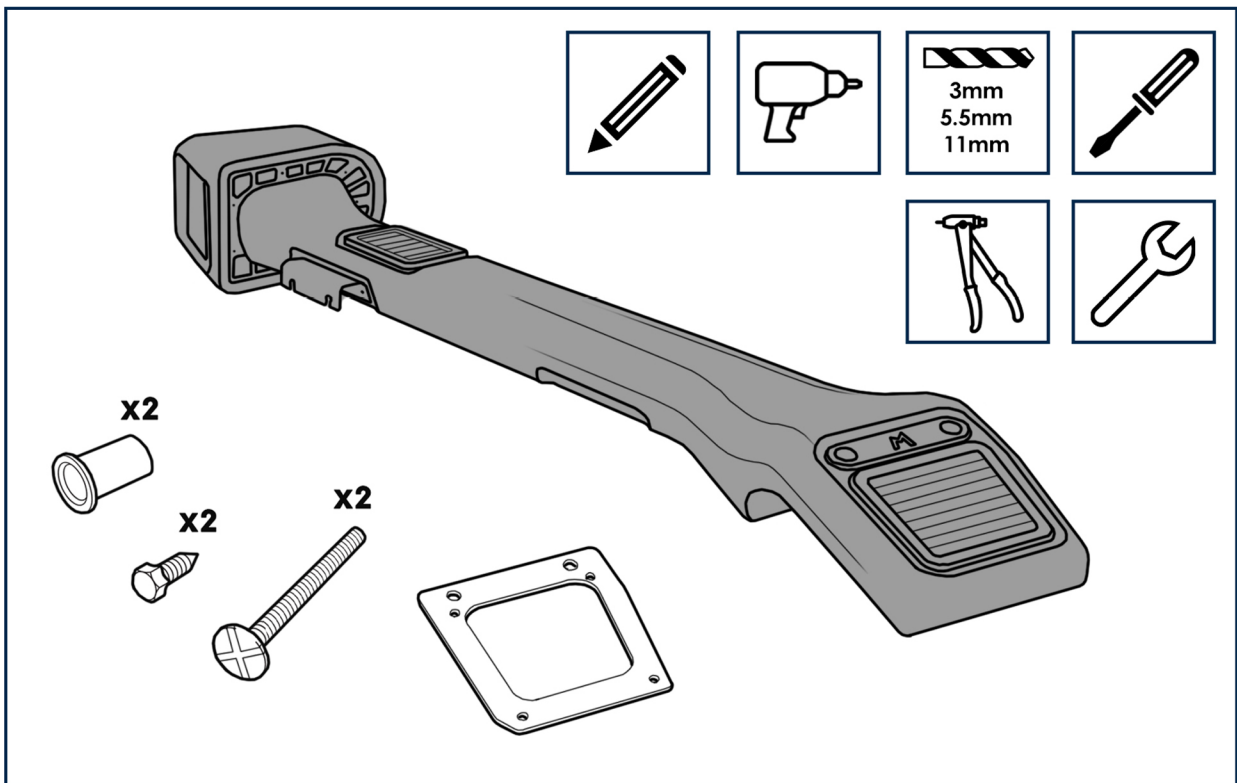

FITTING INSTRUCTIONS

TF1038 RAISED AIR INTAKE FOR LAND ROVER DEFENDER (1994 on. RH SIDE VENT)

WARRANTY & DISCLAIMER - TerrafirMa products are warranted free from defects in materials and workmanship for a period of 12 months from the date of retail invoice. TerrafirMa does not warrant that the products manufactured or marketed by it comply with the laws of the country where those goods are purchased or used. It is the sole responsibility of the purchaser to ascertain whether products being purchased, or the fitting of those products to any other object, comply with local laws. This warranty covers structural defect and workmanship but does not cover finishes, labour charges for removal or refitting, freight costs, accident damage, misuse or abuse, damage due to incorrect or improper fitment or application, modified product, faulty design or consequential damage of any kind. Damage or defects caused by collision, alteration, improper installation, road hazards, adverse conditions or usage for any other purpose other than normal private usage are not covered by this warranty. TerrafirMa shall not be liable for any other claim relating to the use of the product and any indirect special or consequential damage or injury to any person, company or other entity. All claims must be accompanied by the original retail invoice and should be submitted to the supplying Allmakes 4x4/TerrafirMa distributor. This warranty covers only the replacement of the product or part concerned. The decision remains solely at the discretion of Allmakes Ltd. The information contained in this catalogue was correct at the time of going to press. Allmakes/TerrafirMa and its associated companies reserve the right to alter the range and any product specifications without notice. Always consult your Allmakes/TerrafirMa distributor for the latest product information and specifications. The TerrafirMa range of products is constantly being evaluated for enhancement and improvement to make sure the level of quality and performance is as expected.