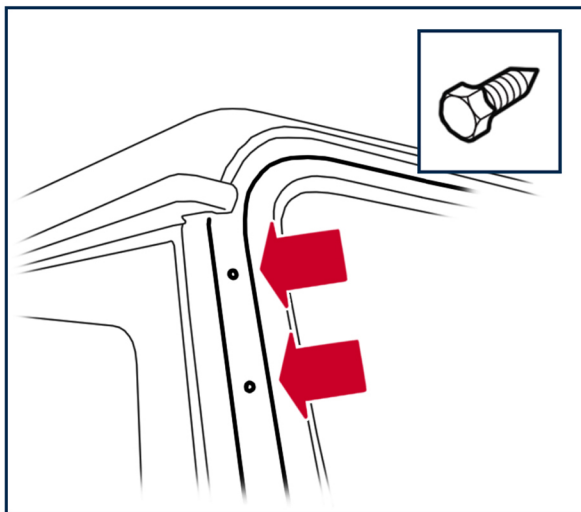

WARRANTY & DISCLAIMER - Terrafirma products are warranted free from defects in materials and workmanship for a period of 12 months from the date of retail invoice. Terrafirma does not warrant that the products manufactured or marketed by it comply with the laws of the country where those goods are purchased or used. It is the sole responsibility of the purchaser to ascertain whether products being purchased, or the fitting of those products to any other object, comply with local laws. This warranty covers structural defect and workmanship but does not cover finishes, labour charges for removal or refitting, freight costs, accident damage, misuse or abuse, damage due to incorrect or improper fitment or application, modified product, faulty design or consequential damage of any kind. Damage or defects caused by collision, alteration, improper installation, road hazards, adverse conditions or usage for any other purpose other than normal private usage are not covered by this warranty. Terrafirma shall not be liable for any other claim relating to the use of the product and any indirect special or consequential damage or injury to any person, company or other entity. All claims must be accompanied by the original retail invoice and should be submitted to the supplying Allmakes 4x4/Terrafirma distributor. This warranty covers only the replacement of the product or part concerned. The decision remains solely at the discretion of Allmakes Ltd. The information contained in this catalogue was correct at the time of going to press. Allmakes/Terrafirma and its associated companies reserve the right to alter the range and any product specifications without notice. Always consult your Allmakes/Terrafirma distributor for the latest product information and specifications. The Terrafirma range of products is constantly being evaluated for enhancement and improvement to make sure the level of quality and performance is as expected.