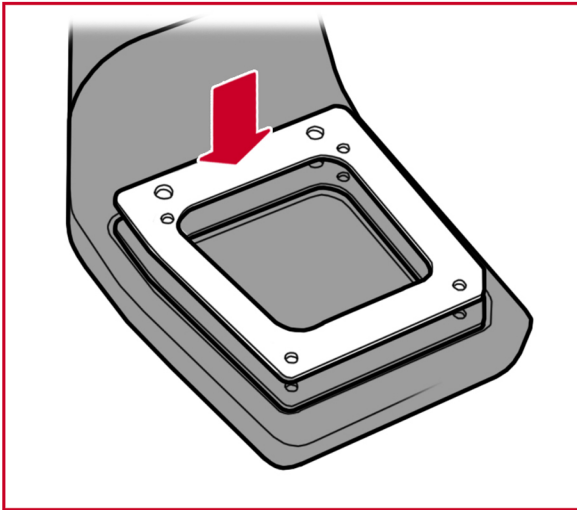

WARRANTY & DISCLAIMER - Terrafirma products are warranted free from defects in materials and workmanship for a period of 12 months from the date of retail invoice. Terrafirma does not warrant that the products manufactured or marketed by it comply with the laws of the country where those goods are purchased or used. It is the sole responsibility of the purchaser to ascertain whether products being purchased, or the fitting of those products to any other object, comply with local laws. This warranty covers structural defect and workmanship but does not cover finishes, labour charges for removal or refitting, freight costs, accident damage, misuse or abuse, damage due to incorrect or improper fitment or application, modified product, faulty design or consequential damage of any kind. Damage or defects caused by collision, alteration, improper installation, road hazards, adverse conditions or usage for any other purpose other than normal private usage are not covered by this warranty. Terrafirma shall not be liable for any other claim relating to the use of the product and any indirect special or consequential damage or injury to any person, company or other entity. All claims must be accompanied by the original retail invoice and should be submitted to the supplying Allmakes 4x4/Terrafirma distributor. This warranty covers only the replacement of the product or part concerned. The decision remains solely at the discretion of Allmakes Ltd. The information contained in this catalogue was correct at the time of going to press. Allmakes/Terrafirma and its associated companies reserve the right to alter the range and any product specifications without notice. Always consult your Allmakes/Terrafirma distributor for the latest product information and specifications. The Terrafirma range of products is constantly being evaluated for enhancement and improvement to make sure the level of quality and performance is as expected.