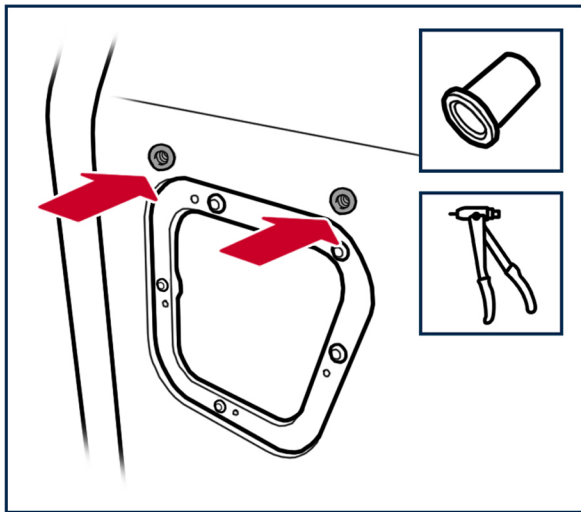

WARRANTY & DISCLAIMER - Terrafirma products are warranted free from defects in materials and workmanship for a period of 12 months from the date of retail invoice. Terrafirma does not warrant that the products manufactured or marketed by it comply with the laws of the country where those goods are purchased or used. It is the sole responsibility of the purchaser to ascertain whether products being purchased, or the fitting of those products to any other object, comply with local laws. This warranty covers structural defect and workmanship but does not cover finishes, labour charges for removal or refitting, freight costs, accident damage, misuse or abuse, damage due to incorrect or improper fitment or application, modified product, faulty design or consequential damage of any kind. Damage or defects caused by collision, alteration, improper installation, road hazards, adverse conditions or usage for any other purpose other than normal private usage are not covered by this warranty. Terrafirma shall not be liable for any other claim relating to the use of the product and any indirect special or consequential damage or injury to any person, company or other entity. All claims must be accompanied by the original retail invoice and should be submitted to the supplying Allmakes 4x4/Terrafirma distributor. This warranty covers only the replacement of the product or part concerned. The decision remains solely at the discretion of Allmakes Ltd. The information contained in this catalogue was correct at the time of going to press. Allmakes/Terrafirma and its associated companies reserve the right to alter the range and any product specifications without notice. Always consult your Allmakes/Terrafirma distributor for the latest product information and specifications. The Terrafirma range of products is constantly being evaluated for enhancement and improvement to make sure the level of quality and performance is as expected.