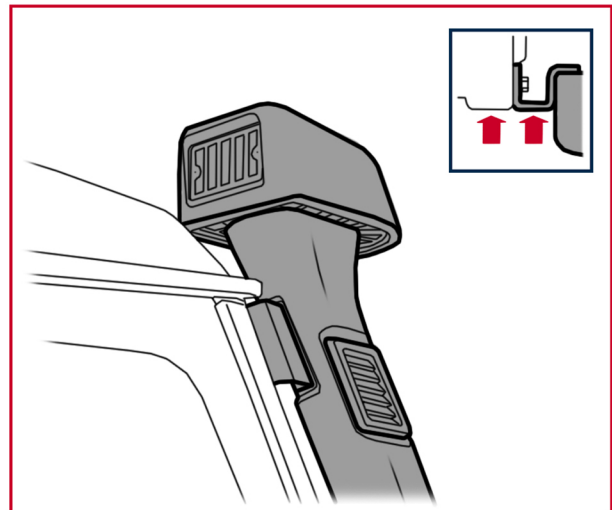

WARRANTY & DISCLAIMER - Terrafirma products are warranted free from defects in materials and workmanship for a period of 12 months from the date of retail invoice. Terrafirma does not warrant that the products manufactured or marketed by it comply with the laws of the country where those goods are purchased or used. It is the sole responsibility of the purchaser to ascertain whether products being purchased, or the fitting of those products to any other object, comply with local laws. This warranty covers structural defect and workmanship but does not cover finishes, labour charges for removal or refitting, freight costs, accident damage, misuse or abuse, damage due to incorrect or improper fitment or application, modified product, faulty design or consequential damage of any kind. Damage or defects caused by collision, alteration, improper installation, road hazards, adverse conditions or usage for any other purpose other than normal private usage are not covered by this warranty. Terrafirma shall not be liable for any other claim relating to the use of the product and any indirect special or consequential damage or injury to any person, company or other entity. All claims must be accompanied by the original retail invoice and should be submitted to the supplying Allmakes 4x4/Terrafirma distributor. This warranty covers only the replacement of the product or part concerned. The decision remains solely at the discretion of Allmakes Ltd. The information contained in this catalogue was correct at the time of going to press. Allmakes/Terrafirma and its associated companies reserve the right to alter the range and any product specifications without notice. Always consult your Allmakes/Terrafirma distributor for the latest product information and specifications. The Terrafirma range of products is constantly being evaluated for enhancement and improvement to make sure the level of quality and performance is as expected.