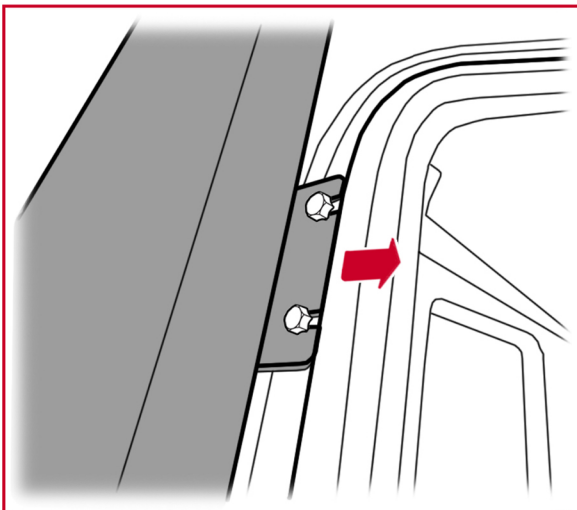

WARRANTY & DISCLAIMER - Terrafirma products are warranted free from defects in materials and workmanship for a period of 12 months from the date of retail invoice. Terrafirma does not warrant that the products manufactured or marketed by it comply with the laws of the country where those goods are purchased or used. It is the sole responsibility of the purchaser to ascertain whether products being purchased, or the fitting of those products to any other object, comply with local laws. This warranty covers structural defect and workmanship but does not cover finishes, labour charges for removal or refitting, freight costs, accident damage, misuse or abuse, damage due to incorrect or improper fitment or application, modified product, faulty design or consequential damage of any kind. Damage or defects caused by collision, alteration, improper installation, road hazards, adverse conditions or usage for any other purpose other than normal private usage are not covered by this warranty. Terrafirma shall not be liable for any other claim relating to the use of the product and any indirect special or consequential damage or injury to any person, company or other entity. All claims must be accompanied by the original retail invoice and should be submitted to the supplying Allmakes 4x4/Terrafirma distributor. This warranty covers only the replacement of the product or part concerned. The decision remains solely at the discretion of Allmakes Ltd. The information contained in this catalogue was correct at the time of going to press. Allmakes/Terrafirma and its associated companies reserve the right to alter the range and any product specifications without notice. Always consult your Allmakes/Terrafirma distributor for the latest product information and specifications. The Terrafirma range of products is constantly being evaluated for enhancement and improvement to make sure the level of quality and performance is as expected.