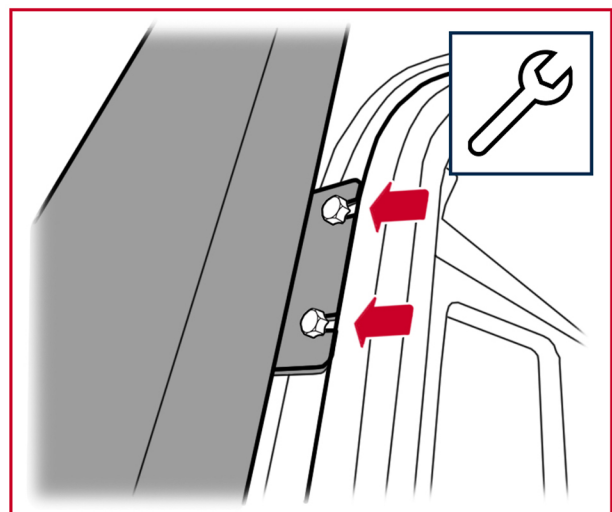

WARRANTY & DISCLAIMER - Terrafirma products are warranted free from defects in materials and workmanship for a period of 12 months from the date of retail invoice. Terrafirma does not warrant that the products manufactured or marketed by it comply with the laws of the country where those goods are purchased or used. It is the sole responsibility of the purchaser to ascertain whether products being purchased, or the fitting of those products to any other object, comply with local laws. This warranty covers structural defect and workmanship but does not cover finishes, labour charges for removal or refitting, freight costs, accident damage, misuse or abuse, damage due to incorrect or improper fitment or application, modified product, faulty design or consequential damage of any kind. Damage or defects caused by collision, alteration, improper installation, road hazards, adverse conditions or usage for any other purpose other than normal private usage are not covered by this warranty. Terrafirma shall not be liable for any other claim relating to the use of the product and any indirect special or consequential damage or injury to any person, company or other entity. All claims must be accompanied by the original retail invoice and should be submitted to the supplying Allmakes 4x4/Terrafirma distributor. This warranty covers only the replacement of the product or part concerned. The decision remains solely at the discretion of Allmakes Ltd. The information contained in this catalogue was correct at the time of going to press. Allmakes/Terrafirma and its associated companies reserve the right to alter the range and any product specifications without notice. Always consult your Allmakes/Terrafirma distributor for the latest product information and specifications. The Terrafirma range of products is constantly being evaluated for enhancement and improvement to make sure the level of quality and performance is as expected.