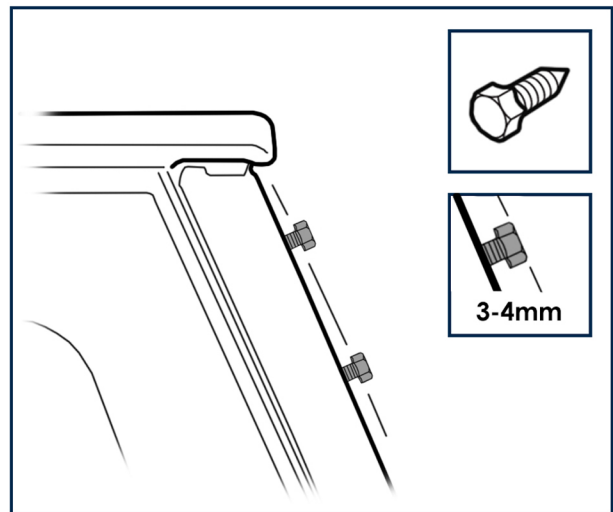

WARRANTY & DISCLAIMER - Terrafirma products are warranted free from defects in materials and workmanship for a period of 12 months from the date of retail invoice. Terrafirma does not warrant that the products manufactured or marketed by it comply with the laws of the country where those goods are purchased or used. It is the sole responsibility of the purchaser to ascertain whether products being purchased, or the fitting of those products to any other object, comply with local laws. This warranty covers structural defect and workmanship but does not cover finishes, labour charges for removal or refitting, freight costs, accident damage, misuse or abuse, damage due to incorrect or improper fitment or application, modified product, faulty design or consequential damage of any kind. Damage or defects caused by collision, alteration, improper installation, road hazards, adverse conditions or usage for any other purpose other than normal private usage are not covered by this warranty. Terrafirma shall not be liable for any other claim relating to the use of the product and any indirect special or consequential damage or injury to any person, company or other entity. All claims must be accompanied by the original retail invoice and should be submitted to the supplying Allmakes 4x4/Terrafirma distributor. This warranty covers only the replacement of the product or part concerned. The decision remains solely at the discretion of Allmakes Ltd. The information contained in this catalogue was correct at the time of going to press. Allmakes/Terrafirma and its associated companies reserve the right to alter the range and any product specifications without notice. Always consult your Allmakes/Terrafirma distributor for the latest product information and specifications. The Terrafirma range of products is constantly being evaluated for enhancement and improvement to make sure the level of quality and performance is as expected.