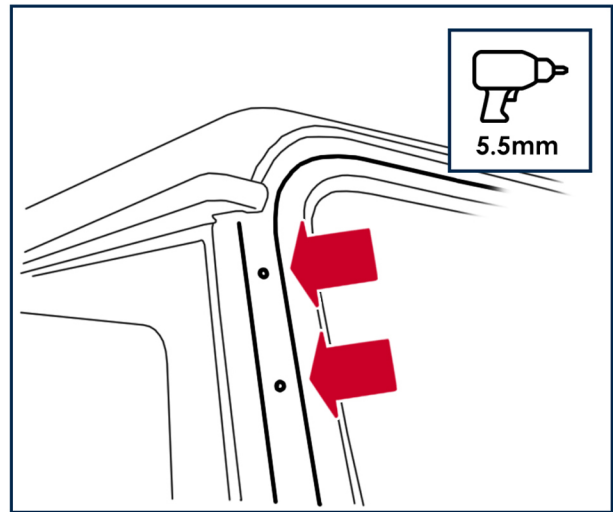

WARRANTY & DISCLAIMER - Terrafirma products are warranted free from defects in materials and workmanship for a period of 12 months from the date of retail invoice. Terrafirma does not warrant that the products manufactured or marketed by it comply with the laws of the country where those goods are purchased or used. It is the sole responsibility of the purchaser to ascertain whether products being purchased, or the fitting of those products to any other object, comply with local laws. This warranty covers structural defect and workmanship but does not cover finishes, labour charges for removal or refitting, freight costs, accident damage, misuse or abuse, damage due to incorrect or improper fitment or application, modified product, faulty design or consequential damage of any kind. Damage or defects caused by collision, alteration, improper installation, road hazards, adverse conditions or usage for any other purpose other than normal private usage are not covered by this warranty. Terrafirma shall not be liable for any other claim relating to the use of the product and any indirect special or consequential damage or injury to any person, company or other entity. All claims must be accompanied by the original retail invoice and should be submitted to the supplying Allmakes 4x4/Terrafirma distributor. This warranty covers only the replacement of the product or part concerned. The decision remains solely at the discretion of Allmakes Ltd. The information contained in this catalogue was correct at the time of going to press. Allmakes/Terrafirma and its associated companies reserve the right to alter the range and any product specifications without notice. Always consult your Allmakes/Terrafirma distributor for the latest product information and specifications. The Terrafirma range of products is constantly being evaluated for enhancement and improvement to make sure the level of quality and performance is as expected.