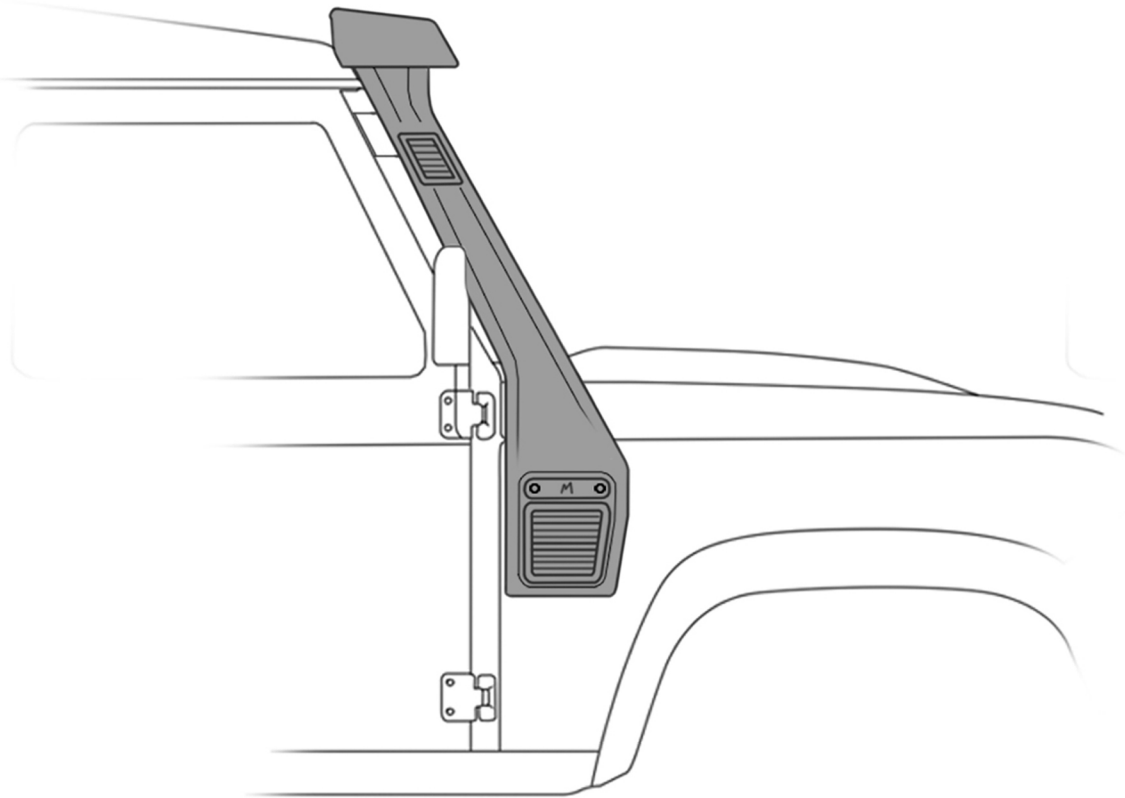

FITTING INSTRUCTIONS

TF1038 RAISED AIR INTAKE FOR LAND ROVER DEFENDER (1994 on. RH SIDE VENT)

WARRANTY & DISCLAIMER - TerrafirMa products are warranted free from defects in materials and workmanship for a period of 12 months from the date of retail invoice. TerrafirMa does not warrant that the products manufactured or marketed by it comply with the laws of the country where those goods are purchased or used. It is the sole responsibility of the purchaser to ascertain whether products being purchased, or the fitting of those products to any other object, comply with local laws. This warranty covers structural defect and workmanship but does not cover finishes, labour charges for removal or refitting, freight costs, accident damage, misuse or abuse, damage due to incorrect or improper fitment or application, modified product, faulty design or consequential damage of any kind. Damage or defects caused by collision, alteration, improper installation, road hazards, adverse conditions or usage for any other purpose other than normal private usage are not covered by this warranty. TerrafirMa shall not be liable for any other claim relating to the use of the product and any indirect special or consequential damage or injury to any person, company or other entity. All claims must be accompanied by the original retail invoice and should be submitted to the supplying Allmakes 4x4/TerrafirMa distributor. This warranty covers only the replacement of the product or part concerned. The decision remains solely at the discretion of Allmakes Ltd. The information contained in this catalogue was correct at the time of going to press. Allmakes/TerrafirMa and its associated companies reserve the right to alter the range and any product specifications without notice. Always consult your Allmakes/TerrafirMa distributor for the latest product information and specifications. The TerrafirMa range of products is constantly being evaluated for enhancement and improvement to make sure the level of quality and performance is as expected.