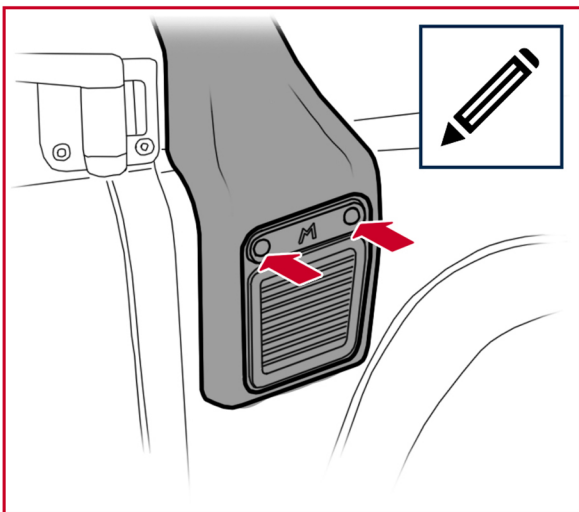

WARRANTY & DISCLAIMER - Terrafirma products are warranted free from defects in materials and workmanship for a period of 12 months from the date of retail invoice. Terrafirma does not warrant that the products manufactured or marketed by it comply with the laws of the country where those goods are purchased or used. It is the sole responsibility of the purchaser to ascertain whether products being purchased, or the fitting of those products to any other object, comply with local laws. This warranty covers structural defect and workmanship but does not cover finishes, labour charges for removal or refitting, freight costs, accident damage, misuse or abuse, damage due to incorrect or improper fitment or application, modified product, faulty design or consequential damage of any kind. Damage or defects caused by collision, alteration, improper installation, road hazards, adverse conditions or usage for any other purpose other than normal private usage are not covered by this warranty. Terrafirma shall not be liable for any other claim relating to the use of the product and any indirect special or consequential damage or injury to any person, company or other entity. All claims must be accompanied by the original retail invoice and should be submitted to the supplying Allmakes 4x4/Terrafirma distributor. This warranty covers only the replacement of the product or part concerned. The decision remains solely at the discretion of Allmakes Ltd. The information contained in this catalogue was correct at the time of going to press. Allmakes/Terrafirma and its associated companies reserve the right to alter the range and any product specifications without notice. Always consult your Allmakes/Terrafirma distributor for the latest product information and specifications. The Terrafirma range of products is constantly being evaluated for enhancement and improvement to make sure the level of quality and performance is as expected.