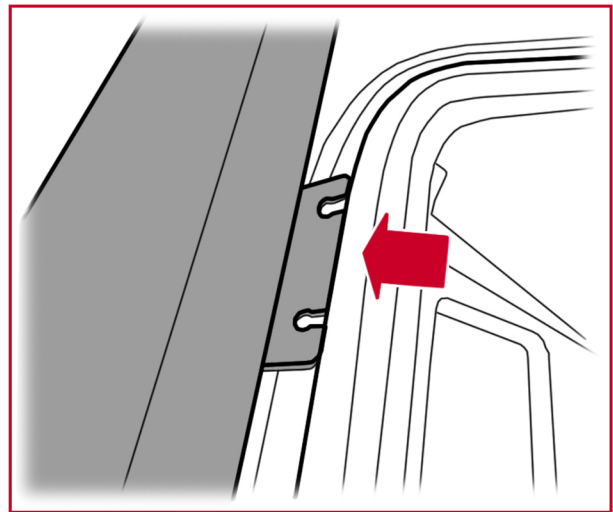

WARRANTY & DISCLAIMER - Terrafirma products are warranted free from defects in materials and workmanship for a period of 12 months from the date of retail invoice. Terrafirma does not warrant that the products manufactured or marketed by it comply with the laws of the country where those goods are purchased or used. It is the sole responsibility of the purchaser to ascertain whether products being purchased, or the fitting of those products to any other object, comply with local laws. This warranty covers structural defect and workmanship but does not cover finishes, labour charges for removal or refitting, freight costs, accident damage, misuse or abuse, damage due to incorrect or improper fitment or application, modified product, faulty design or consequential damage of any kind. Damage or defects caused by collision, alteration, improper installation, road hazards, adverse conditions or usage for any other purpose other than normal private usage are not covered by this warranty. Terrafirma shall not be liable for any other claim relating to the use of the product and any indirect special or consequential damage or injury to any person, company or other entity. All claims must be accompanied by the original retail invoice and should be submitted to the supplying Allmakes 4x4/Terrafirma distributor. This warranty covers only the replacement of the product or part concerned. The decision remains solely at the discretion of Allmakes Ltd. The information contained in this catalogue was correct at the time of going to press. Allmakes/Terrafirma and its associated companies reserve the right to alter the range and any product specifications without notice. Always consult your Allmakes/Terrafirma distributor for the latest product information and specifications. The Terrafirma range of products is constantly being evaluated for enhancement and improvement to make sure the level of quality and performance is as expected.