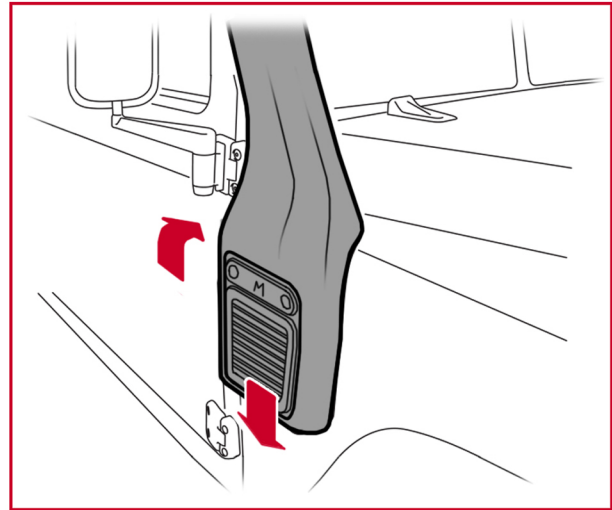

WARRANTY & DISCLAIMER - Terrafirma products are warranted free from defects in materials and workmanship for a period of 12 months from the date of retail invoice. Terrafirma does not warrant that the products manufactured or marketed by it comply with the laws of the country where those goods are purchased or used. It is the sole responsibility of the purchaser to ascertain whether products being purchased, or the fitting of those products to any other object, comply with local laws. This warranty covers structural defect and workmanship but does not cover finishes, labour charges for removal or refitting, freight costs, accident damage, misuse or abuse, damage due to incorrect or improper fitment or application, modified product, faulty design or consequential damage of any kind. Damage or defects caused by collision, alteration, improper installation, road hazards, adverse conditions or usage for any other purpose other than normal private usage are not covered by this warranty. Terrafirma shall not be liable for any other claim relating to the use of the product and any indirect special or consequential damage or injury to any person, company or other entity. All claims must be accompanied by the original retail invoice and should be submitted to the supplying Allmakes 4x4/Terrafirma distributor. This warranty covers only the replacement of the product or part concerned. The decision remains solely at the discretion of Allmakes Ltd. The information contained in this catalogue was correct at the time of going to press. Allmakes/Terrafirma and its associated companies reserve the right to alter the range and any product specifications without notice. Always consult your Allmakes/Terrafirma distributor for the latest product information and specifications. The Terrafirma range of products is constantly being evaluated for enhancement and improvement to make sure the level of quality and performance is as expected.