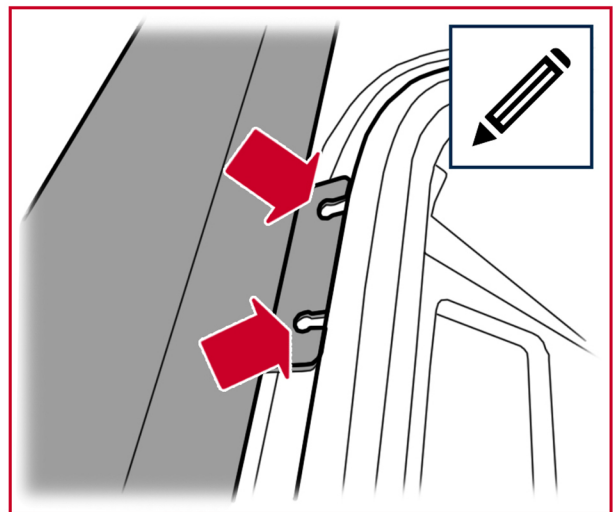

WARRANTY & DISCLAIMER - Terrafirma products are warranted free from defects in materials and workmanship for a period of 12 months from the date of retail invoice. Terrafirma does not warrant that the products manufactured or marketed by it comply with the laws of the country where those goods are purchased or used. It is the sole responsibility of the purchaser to ascertain whether products being purchased, or the fitting of those products to any other object, comply with local laws. This warranty covers structural defect and workmanship but does not cover finishes, labour charges for removal or refitting, freight costs, accident damage, misuse or abuse, damage due to incorrect or improper fitment or application, modified product, faulty design or consequential damage of any kind. Damage or defects caused by collision, alteration, improper installation, road hazards, adverse conditions or usage for any other purpose other than normal private usage are not covered by this warranty. Terrafirma shall not be liable for any other claim relating to the use of the product and any indirect special or consequential damage or injury to any person, company or other entity. All claims must be accompanied by the original retail invoice and should be submitted to the supplying Allmakes 4x4/Terrafirma distributor. This warranty covers only the replacement of the product or part concerned. The decision remains solely at the discretion of Allmakes Ltd. The information contained in this catalogue was correct at the time of going to press. Allmakes/Terrafirma and its associated companies reserve the right to alter the range and any product specifications without notice. Always consult your Allmakes/Terrafirma distributor for the latest product information and specifications. The Terrafirma range of products is constantly being evaluated for enhancement and improvement to make sure the level of quality and performance is as expected.