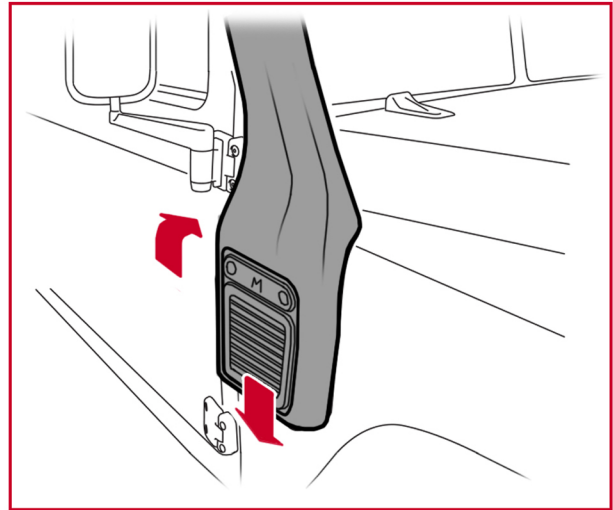

WARRANTY & DISCLAIMER - Terrafirma products are warranted free from defects in materials and workmanship for a period of 12 months from the date of retail invoice. Terrafirma does not warrant that the products manufactured or marketed by it comply with the laws of the country where those goods are purchased or used. It is the sole responsibility of the purchaser to ascertain whether products being purchased, or the fitting of those products to any other object, comply with local laws. This warranty covers structural defect and workmanship but does not cover finishes, labour charges for removal or refitting, freight costs, accident damage, misuse or abuse, damage due to incorrect or improper fitment or application, modified product, faulty design or consequential damage of any kind. Damage or defects caused by collision, alteration, improper installation, road hazards, adverse conditions or usage for any other purpose other than normal private usage are not covered by this warranty. Terrafirma shall not be liable for any other claim relating to the use of the product and any indirect special or consequential damage or injury to any person, company or other entity. All claims must be accompanied by the original retail invoice and should be submitted to the supplying Allmakes 4x4/Terrafirma distributor. This warranty covers only the replacement of the product or part concerned. The decision remains solely at the discretion of Allmakes Ltd. The information contained in this catalogue was correct at the time of going to press. Allmakes/Terrafirma and its associated companies reserve the right to alter the range and any product specifications without notice. Always consult your Allmakes/Terrafirma distributor for the latest product information and specifications. The Terrafirma range of products is constantly being evaluated for enhancement and improvement to make sure the level of quality and performance is as expected.