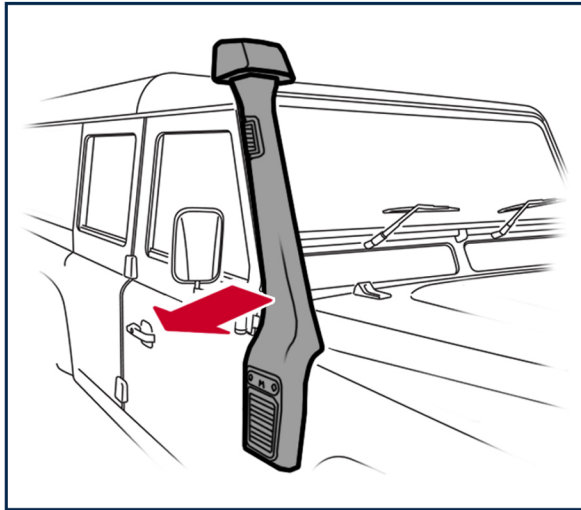

WARRANTY & DISCLAIMER - Terrafirma products are warranted free from defects in materials and workmanship for a period of 12 months from the date of retail invoice. Terrafirma does not warrant that the products manufactured or marketed by it comply with the laws of the country where those goods are purchased or used. It is the sole responsibility of the purchaser to ascertain whether products being purchased, or the fitting of those products to any other object, comply with local laws. This warranty covers structural defect and workmanship but does not cover finishes, labour charges for removal or refitting, freight costs, accident damage, misuse or abuse, damage due to incorrect or improper fitment or application, modified product, faulty design or consequential damage of any kind. Damage or defects caused by collision, alteration, improper installation, road hazards, adverse conditions or usage for any other purpose other than normal private usage are not covered by this warranty. Terrafirma shall not be liable for any other claim relating to the use of the product and any indirect special or consequential damage or injury to any person, company or other entity. All claims must be accompanied by the original retail invoice and should be submitted to the supplying Allmakes 4x4/Terrafirma distributor. This warranty covers only the replacement of the product or part concerned. The decision remains solely at the discretion of Allmakes Ltd. The information contained in this catalogue was correct at the time of going to press. Allmakes/Terrafirma and its associated companies reserve the right to alter the range and any product specifications without notice. Always consult your Allmakes/Terrafirma distributor for the latest product information and specifications. The Terrafirma range of products is constantly being evaluated for enhancement and improvement to make sure the level of quality and performance is as expected.