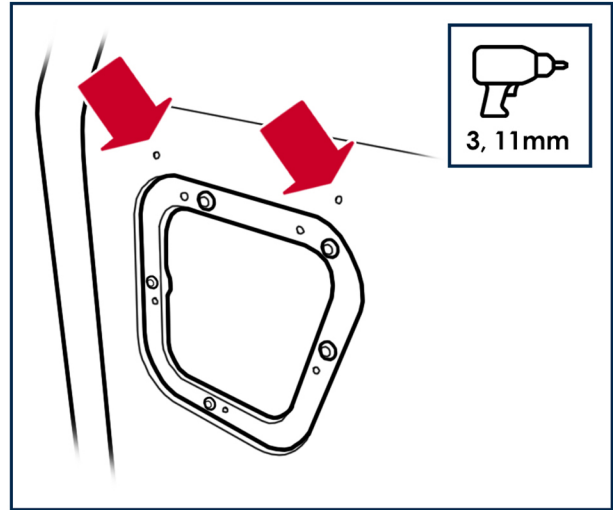

WARRANTY & DISCLAIMER - Terrafirma products are warranted free from defects in materials and workmanship for a period of 12 months from the date of retail invoice. Terrafirma does not warrant that the products manufactured or marketed by it comply with the laws of the country where those goods are purchased or used. It is the sole responsibility of the purchaser to ascertain whether products being purchased, or the fitting of those products to any other object, comply with local laws. This warranty covers structural defect and workmanship but does not cover finishes, labour charges for removal or refitting, freight costs, accident damage, misuse or abuse, damage due to incorrect or improper fitment or application, modified product, faulty design or consequential damage of any kind. Damage or defects caused by collision, alteration, improper installation, road hazards, adverse conditions or usage for any other purpose other than normal private usage are not covered by this warranty. Terrafirma shall not be liable for any other claim relating to the use of the product and any indirect special or consequential damage or injury to any person, company or other entity. All claims must be accompanied by the original retail invoice and should be submitted to the supplying Allmakes 4x4/Terrafirma distributor. This warranty covers only the replacement of the product or part concerned. The decision remains solely at the discretion of Allmakes Ltd. The information contained in this catalogue was correct at the time of going to press. Allmakes/Terrafirma and its associated companies reserve the right to alter the range and any product specifications without notice. Always consult your Allmakes/Terrafirma distributor for the latest product information and specifications. The Terrafirma range of products is constantly being evaluated for enhancement and improvement to make sure the level of quality and performance is as expected.