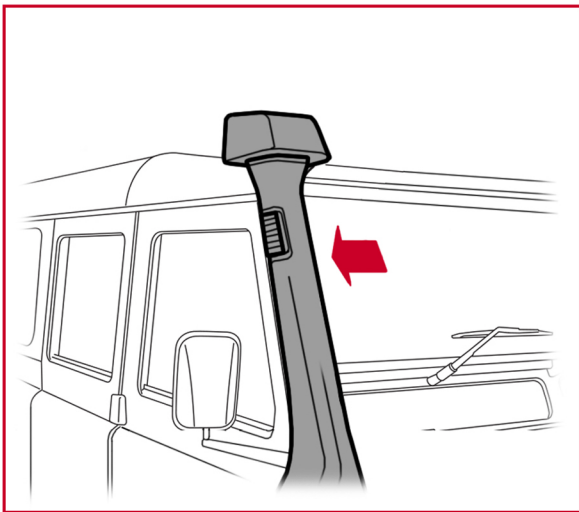

WARRANTY & DISCLAIMER - Terrafirma products are warranted free from defects in materials and workmanship for a period of 12 months from the date of retail invoice. Terrafirma does not warrant that the products manufactured or marketed by it comply with the laws of the country where those goods are purchased or used. It is the sole responsibility of the purchaser to ascertain whether products being purchased, or the fitting of those products to any other object, comply with local laws. This warranty covers structural defect and workmanship but does not cover finishes, labour charges for removal or refitting, freight costs, accident damage, misuse or abuse, damage due to incorrect or improper fitment or application, modified product, faulty design or consequential damage of any kind. Damage or defects caused by collision, alteration, improper installation, road hazards, adverse conditions or usage for any other purpose other than normal private usage are not covered by this warranty. Terrafirma shall not be liable for any other claim relating to the use of the product and any indirect special or consequential damage or injury to any person, company or other entity. All claims must be accompanied by the original retail invoice and should be submitted to the supplying Allmakes 4x4/Terrafirma distributor. This warranty covers only the replacement of the product or part concerned. The decision remains solely at the discretion of Allmakes Ltd. The information contained in this catalogue was correct at the time of going to press. Allmakes/Terrafirma and its associated companies reserve the right to alter the range and any product specifications without notice. Always consult your Allmakes/Terrafirma distributor for the latest product information and specifications. The Terrafirma range of products is constantly being evaluated for enhancement and improvement to make sure the level of quality and performance is as expected.